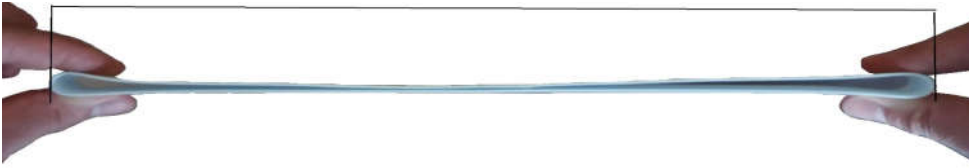

# Replacement parts for Belt Skimmer

### Contact Us:

Jari Vainio  
040 7090 509  
jari.vainio@tekupit.fi

Code	Name	Manufacturers measurements	Measurements ""
<b>BP-Series (poly)</b>			
BP-08	Belt (poly)	8" (200mm x 25mm)	310mm
BP-12	Belt (poly)	12" (300mm x 25mm)	410mm
BP-18	Belt (poly)	18" (450mm x 25mm)	565mm
BP-24	Belt (poly)	24" (600mm x 25mm)	715mm
BP-36	Belt (poly)	36" (910mm x 25mm)	1020mm
BP-48	Belt (poly)	48" (1220mm x 25mm)	1320mm
BP-60	Belt (poly)	60" (1520mm x 25mm)	1620mm
BP-72	Belt (poly)	72" (1820mm x 25mm)	1920mm
BP2-08	Belt (poly)	8" (200mm x 50mm)	310mm
BP2-24	Belt (poly)	24" (600mm x 50mm)	715mm
<b>BS-Series (steel)</b>			
BS-08	Belt (steel)	8" (200mm x 25mm)	310mm
BS-12	Belt (steel)	12" (300mm x 25mm)	410mm
BS-18	Belt (steel)	18" (450mm x 25mm)	565mm
BS-24	Belt (steel)	24" (600mm x 25mm)	715mm
BXWIP	Wipers	1" wipers works only with 25mm belt	
BXWIP-2	Wipers	2" wipers works only with 50mm belt	