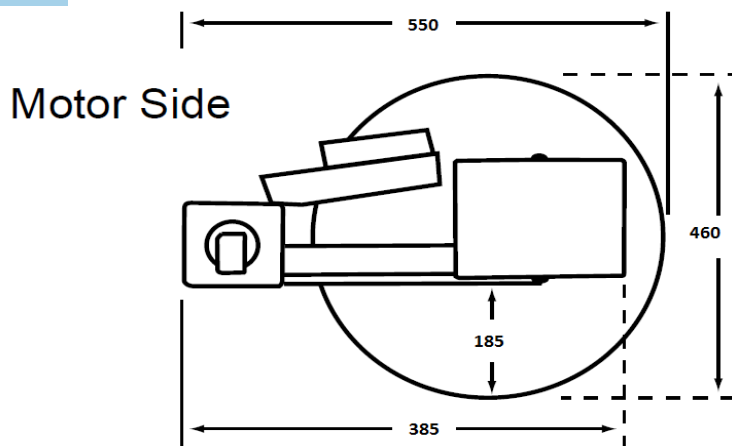

### GS4H300E (Measurements in millimeters)

Top View

Motor Side

Code	Name	Measurements
<b>LH Series (Standard)</b>		
DISK-H300	300mm Disc	300mm x 6.35mm
DISK-H460	460mm Disc	460mm x 6.35mm
LXWIP	Wipers	Works in every model

### GS4H460E (Measurements in millimeters)

Top View

Motor Side

Code	Name	Measurements
<b>LW-Sarja (Washing machine model)</b>		
DISK-W300	300mm Disc	300mm x 12.7mm
DISK-W460	460mm Disc	460mm x 12.7mm
LXWIP	Wipers	Works in every model