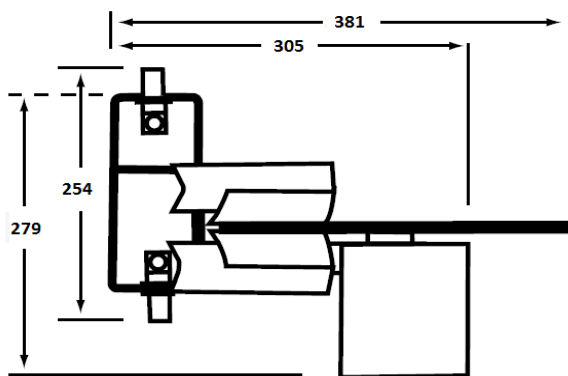

### GS4H300E (Measurements in millimeters)

Top View

Motor Side

Code	Name	Measurements
<b>LH Series (Standard)</b>		
DISK-H300	300mm Disc	300mm x 6.35mm
DISK-H460	460mm Disc	460mm x 6.35mm
LXWIP	Wipers	Works in every model

### GS4H460E (Measurements in millimeters)

Top View

Motor Side

Code	Name	Measurements
<b>LW-Sarja (Washing machine model)</b>		
DISK-W300	300mm Disc	300mm x 12.7mm
DISK-W460	460mm Disc	460mm x 12.7mm
LXWIP	Wipers	Works in every model