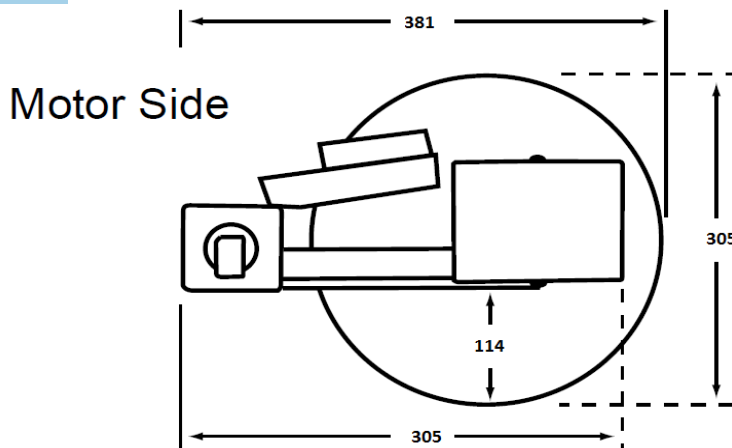

### GS4H300E (Measurements in millimeters)

Top View

Motor Side

Code	Name	Measurements
<b>LH Series (Standard)</b>		
DISK-H300	300mm Disc	300mm x 6.35mm
DISK-H460	460mm Disc	460mm x 6.35mm
LXWIP	Wipers	Works in every model

### GS4H460E (Measurements in millimeters)

Top View

Motor Side

Code	Name	Measurements
<b>LW-Sarja (Washing machine model)</b>		
DISK-W300	300mm Disc	300mm x 12.7mm
DISK-W460	460mm Disc	460mm x 12.7mm
LXWIP	Wipers	Works in every model