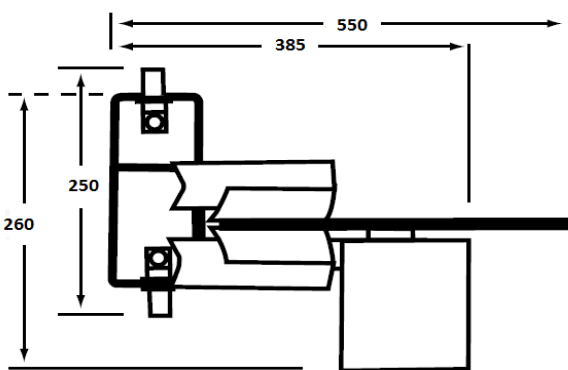

### GS4H300E (Measurements in millimeters)

Top View

Motor Side

Code	Name	Measurements
<b>LH Series (Standard)</b>		
DISK-H300	300mm Disc	300mm x 6.35mm
DISK-H460	460mm Disc	460mm x 6.35mm
LXWIP	Wipers	Works in every model

### GS4H460E (Measurements in millimeters)

Top View

Motor Side

Code	Name	Measurements
<b>LW-Sarja (Washing machine model)</b>		
DISK-W300	300mm Disc	300mm x 12.7mm
DISK-W460	460mm Disc	460mm x 12.7mm
LXWIP	Wipers	Works in every model